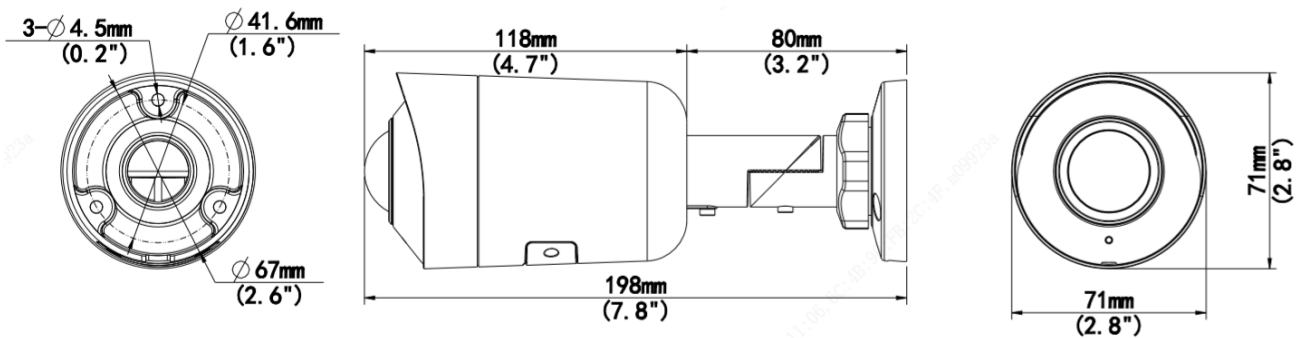

## Key Features

- High quality image with 8MP, 1/2.7"CMOS sensor
- 8MP (3840\*2160) @30/25fps; 5MP (3072\*1728)@30/25fps; 4MP(2560\*1440) @30/25fps; 2MP (1920\*1080) @30/25fps; s
- Wide Angle technology realize the horizontal viewing angle of 180°
- The dewarp level can be configured in the range of 1-9
- Ultra 265,H.264,H.265, MJPEG
- Smart intrusion prevention, include cross line, intrusion, enter area, leave area detection
- Based on target classification, smart intrusion prevention significantly reduce false alarm caused by leaves, birds and lights etc., accurately focus on human and, motor vehicle and non-motor svehicle
- 120dB true WDR technology enables clear image in strong light scene
- Auto Scene Match (ASM) (Only WDR)
- Built-in Mic
- Smart IR, up to 20m (66ft) IR distance
- Supports 256 GB Micro SD card
- IP67 protection

Protection	IP67 (IEC 60529)
<b>General</b>	
Power	DC 12V±25%, PoE (IEEE 802.3af)
	Power consumption: Max 7W
Power Interface	∅ 5.5mm coaxial power plug
Dimensions	198× 71 × 71mm (7.8" × 2.8" × 2.8")
Weight	0.43kg (0.94lb)
Material	Metal
Working Environment	-30°C ~ 60°C (-22°F ~ 140°F), Humidity: ≤95% RH (non-condensing)
Storage Environment	-30°C ~ 60°C (-22°F ~ 140°F), Humidity: ≤95% RH (non-condensing)
Surge Protection	4KV
Reset Button	Support
Web Client Language	20 Languages
	Traditional Chinese, English, Simplified Chinese, Polish, German, Russian, French, Korean, Dutch, Czech, Portuguese (Europe), Portuguese (Brazil), Japanese, Thai, Turkish, Spanish (Latin America), Spanish (Europe), Hungarian, Italian, Vietnamese

## Dimensions